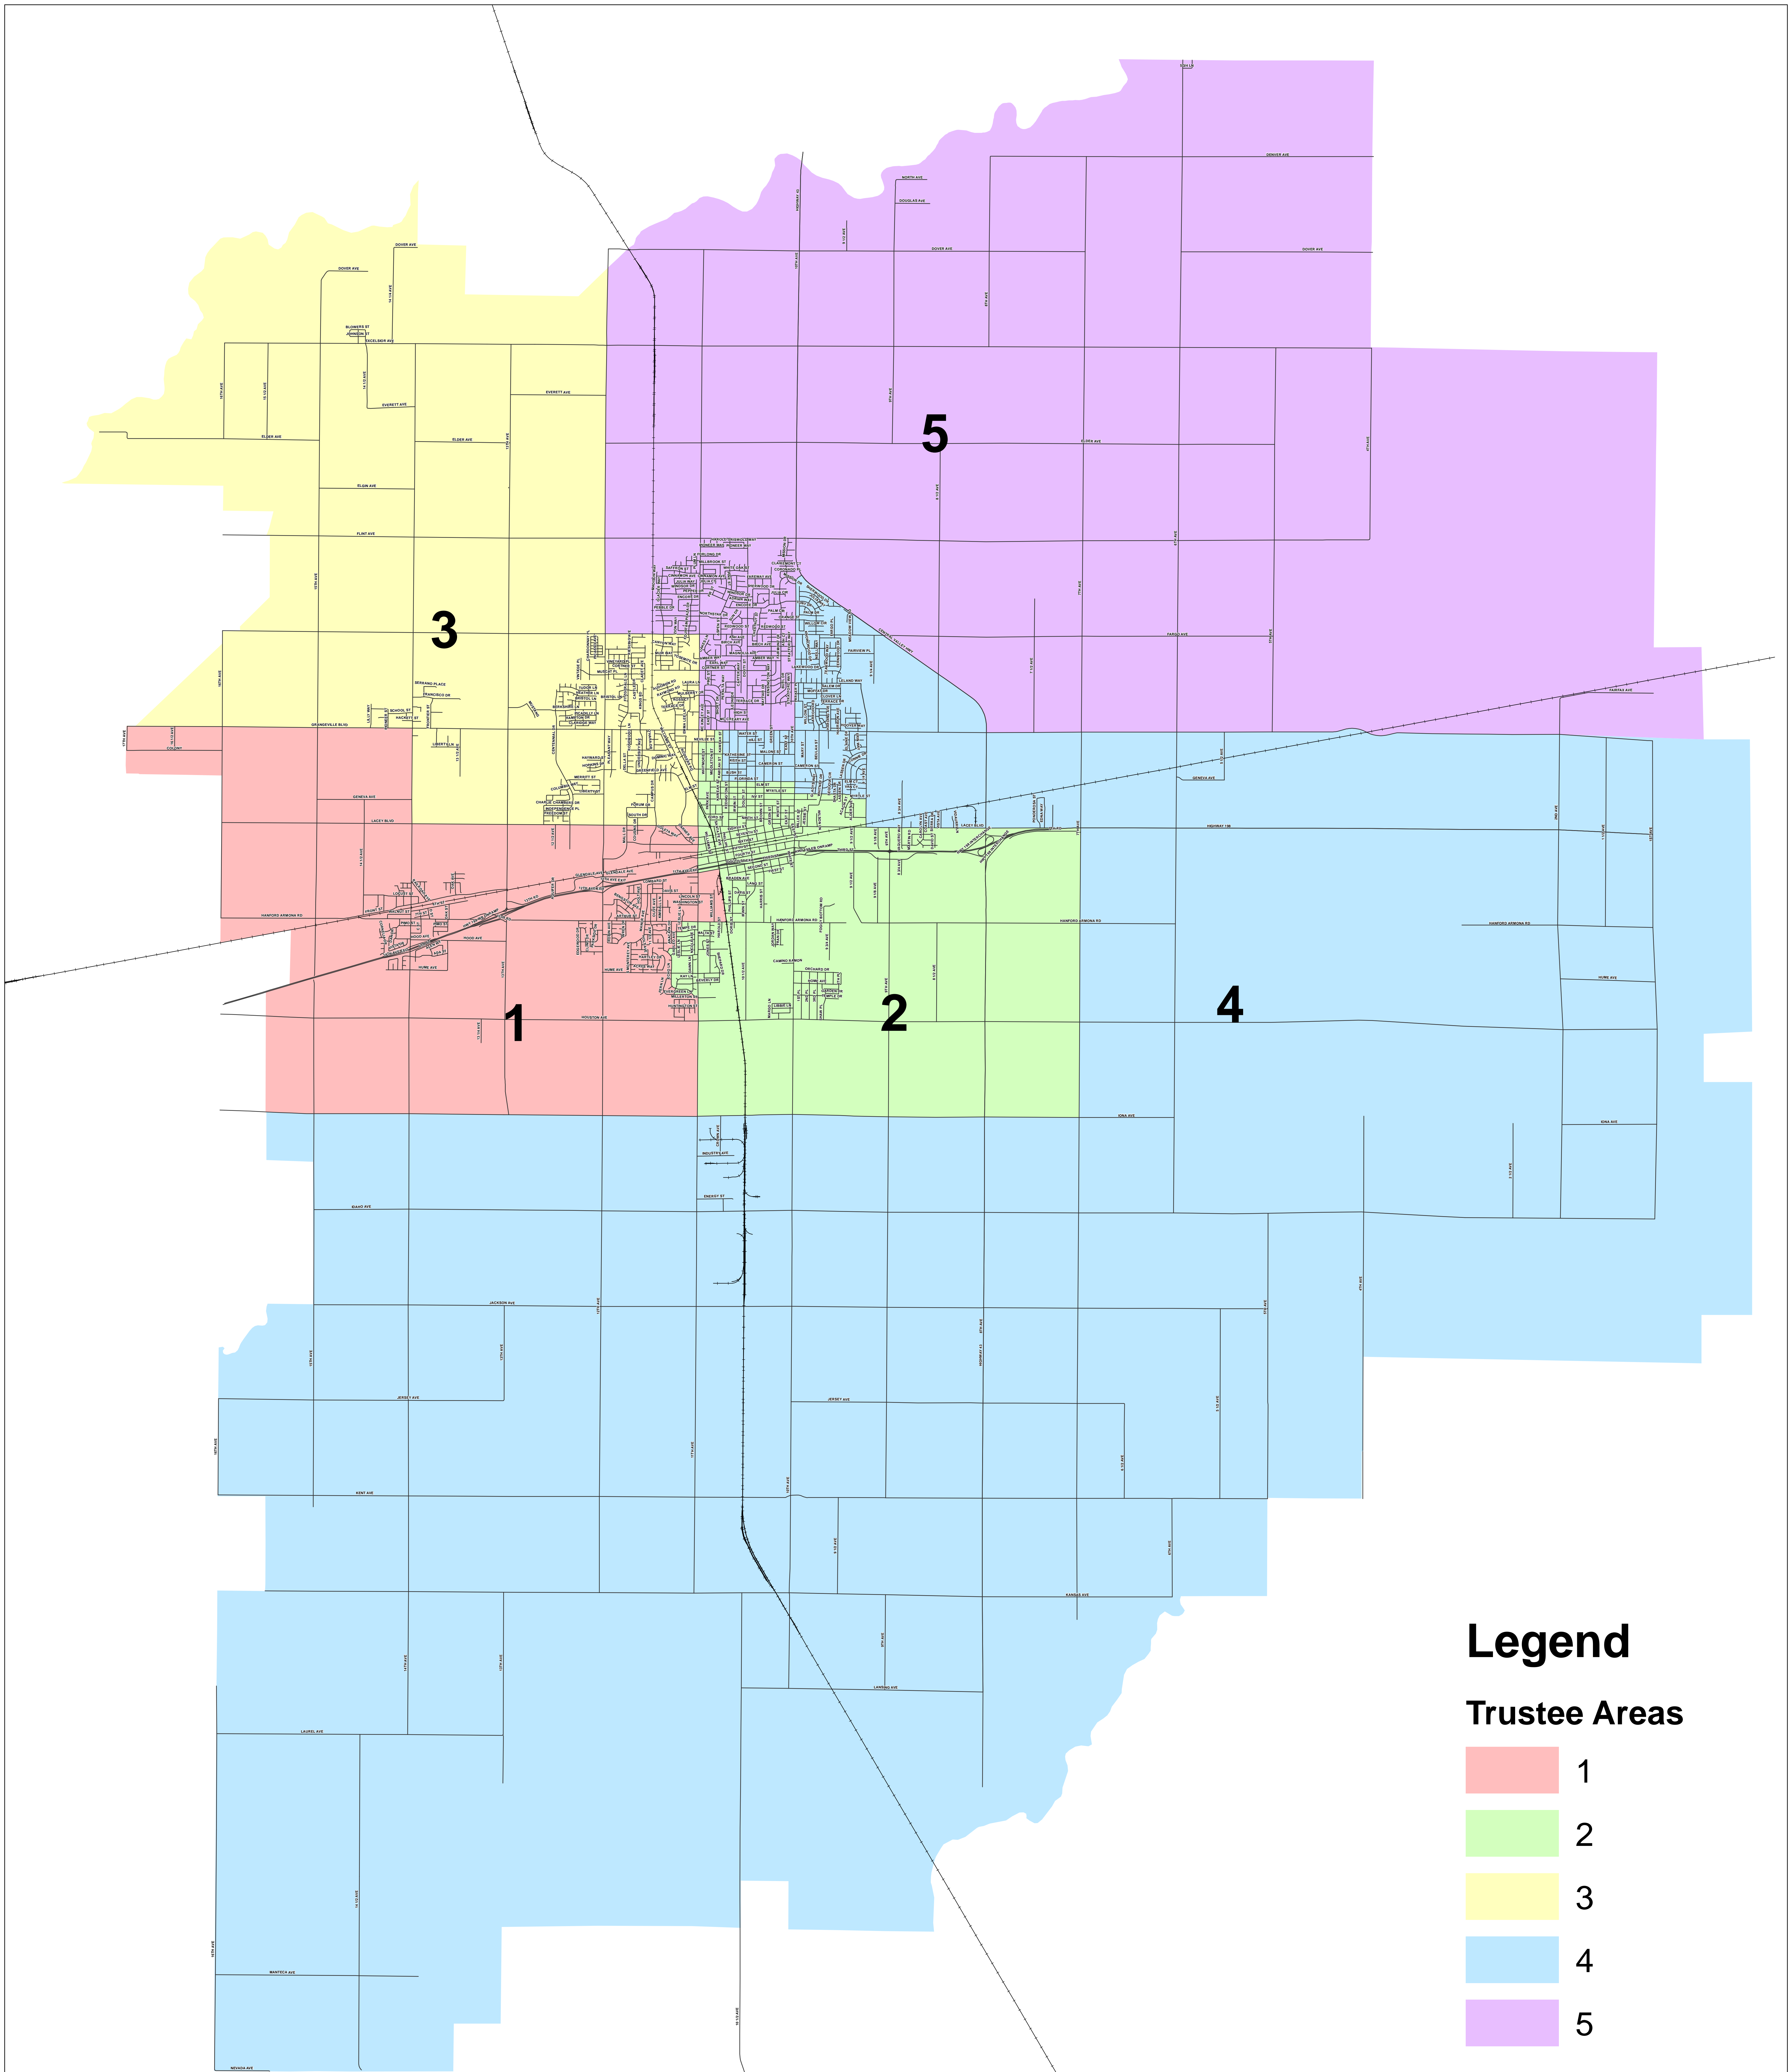

Hanford Joint Union High School District Trustee Areas

Legend
Trustee Areas

	1
	2
	3
	4
	5

Map Prepared by:
Kings County Community Development Agency
1400 W. Lacey Blvd., Hanford, CA 93230 (559)-852-2670
October 31, 2011

0 0.5 1 2 3 Miles